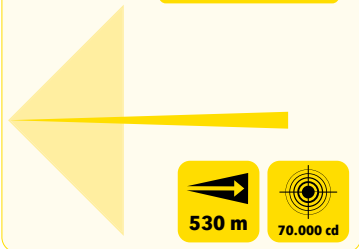

www.adalit.com

ADALIT
Smart Lighting Solutions

Customer Service
Tel.: +34 985 347 806
Fax: +34 985 358 378
info@adalit.com