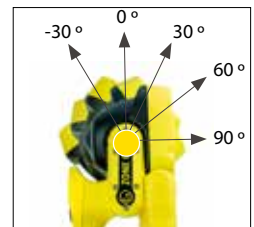

www.adalit.com

ADALIT
Smart Lighting Solutions

Customer Service
Tel.: +34 985 347 806
Fax: +34 985 358 378
info@adalit.com