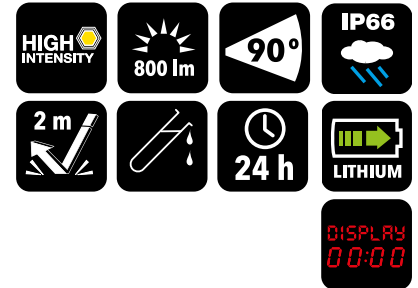

ADALIT

PROFESSIONAL SAFETY TORCHES

L-5000 F

Professional rechargeable handlamp

Lightest, smartest and brightest handlamp in the market. With its swivelling head, the digital display and a new optic is suitable to work in the hardest conditions.

Ingress protection: IP66

Weight: 1,1 Kg

Measures: 260 x 110 x 110 mm (LxWxH)

Optic: 7 LEDs (1 x 3W high power / 2 x emergency light / 2 x signalling function-blue or amber light / 2 x tail beacon-red light)

Burning time:

MAIN LIGHT: 3 different light settings 3/6/12 h.
AUXILIARY LIGHT: 3 different light settings 6/12/24 h.

Torch body material: Thermoplastic resin with high resistance to the impacts, extreme temperatures and corrosive substances

Swivelling head: -30° / 0° / 30° / 60° / 90°

Lighting source: 800 lm

Switches: Two button switches of soft touch material ergonomic and oversized to guarantee easy pushing

Main: On/Off and light setting. Tail light On
Auxiliary: Emergency light mode or Signalling function